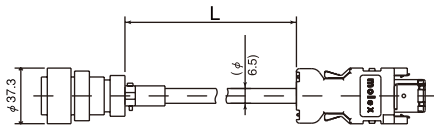

Encoder cable

MFECA0**0EAE MSMD50W - 750W, MQMA100W - 400W, MAMA100W - 750W
17-bit absolute encoder, with battery holder

Title	Part No. (Manufacturer's)	Manufacturer
Connector	55100-0600	Molex Inc.
	or 55100-0670	
Connector	172161-1	Tyco Electronics, AMP
Connector pin	170365-1	
Cable	0.20mm²X4P	Oki Electric Cable Co.

L (m)	Part No.
3	MFECA0030EAE
5	MFECA0050EAE
10	MFECA0100EAE
20	MFECA0200EAE

Note) Battery for absolute encoder is an option.

MFECA0**0ESE MSMA,MDMA,MHMA,MGMA,MFMA
17-bit absolute encoder, with battery holder

Title	Part No. (Manufacturer's)	Manufacturer
Connector	55100-0600	Molex Inc.
	or 55100-0670	
Straight plug	N/MS3106B20-29S	Japan Aviation
Cable clamp	N/MS3057-12A	Electronics Industry Ltd.
Cable	0.20mm²X4P	Oki Electric Cable Co.

L (m)	Part No.
3	MFECA0030ESE
5	MFECA0050ESE
10	MFECA0100ESE
20	MFECA0200ESE

Note) Battery for absolute encoder is an option.

MFECA0**0EAD MSMD50W - 750W, MQMA100W - 400W, MAMA100W - 750W
17-bit incremental encoder, without battery holder

Title	Part No. (Manufacturer's)	Manufacturer
Connector	55100-0600	Molex Inc.
	or 55100-0670	
Connector	172161-1	Tyco Electronics, AMP
Connector pin	170365-1	
Cable	0.20mm²X3P	Oki Electric Cable Co.

L (m)	Part No.
3	MFECA0030EAD
5	MFECA0050EAD
10	MFECA0100EAD
20	MFECA0200EAD

MFECA0**0ESD MSMA,MDMA,MHMA,MGMA,MFMA
17-bit incremental/2500P/r encoder, without battery holder

Title	Part No. (Manufacturer's)	Manufacturer
Connector	55100-0600	Molex Inc.
	or 55100-0670	
Straight plug	N/MS3106B20-29S	Japan Aviation
Cable clamp	N/MS3057-12A	Electronics Industry Ltd.
Cable	0.20mm²X3P	Oki Electric Cable Co.

L (m)	Part No.
3	MFECA0030ESD
5	MFECA0050ESD
10	MFECA0100ESD
20	MFECA0200ESD