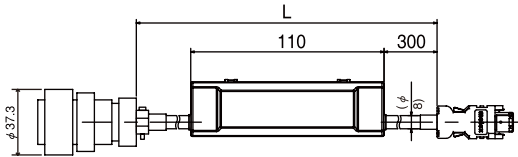

Title	Part No. (Manufacturer's)	Manufacturer
Connector	55100-0600	Molex Inc.
	or 55100-0670	
Straight plug	N/MS3106B20-29S	Japan Aviation
Cable clamp	N/MS3057-12A	Electronics Industry Ltd.
Cable	0.20mm²X4P	Oki Electric Cable Co.

L (m)	Part No.
3	MFECA0030ESE
5	MFECA0050ESE
10	MFECA0100ESE
20	MFECA0200ESE

Note) Battery for absolute encoder is an option.

MFECA0**0EAD MSMD50W - 750W, MQMA100W - 400W, MAMA100W - 750W
17-bit incremental encoder, without battery holder