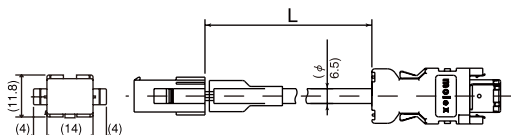

Title	Part No. (Manufacturer's)	Manufacturer
Connector	55100-0600	Molex Inc.
	or 55100-0670	
Straight plug	N/MS3106B20-29S	Japan Aviation
Cable clamp	N/MS3057-12A	Electronics Industry Ltd.
Cable	0.20mm²X3P	Oki Electric Cable Co.

L (m)	Part No.
3	MFECA0030ESD
5	MFECA0050ESD
10	MFECA0100ESD
20	MFECA0200ESD

MFECA0**0EAM MSMD50W - 750W, MQMA100W - 400W, MAMA100W - 750W
2500P/r encoder, without battery holder