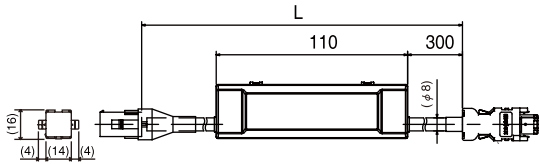

Encoder cable

MFECA00EAE** MSMD50W - 750W, MQMA100W - 400W, MAMA100W - 750W
17-bit absolute encoder, with battery holder

Title	Part No. (Manufacturer's)	Manufacturer
Connector	55100-0600	Molex Inc.
	or 55100-0670	
Connector	172161-1	Tyco Electronics, AMP
Connector pin	170365-1	
Cable	0.20mm ² X4P	Oki Electric Cable Co.